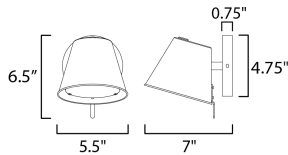

MEASUREMENTS

DIMENSION : 5.5" W x 6.5" H x 7" Ext
 MAX OAH : 4.75" W x 4.7" H
 HANGING WEIGHT : 1.21 lb

LAMPING

INPUT VOLTAGE : 120V
 LUMENS : 540 Rated (480 Del.)
 BULB : 1 x 6W LED AC Integrated , 6W Total
 BULB INCLUDED : (Integrated)
 DIMMABLE :
 CRI : 90 CRI
 COLOR_TEMP : 3000K
 LIGHTING_DIRECTION : Directional